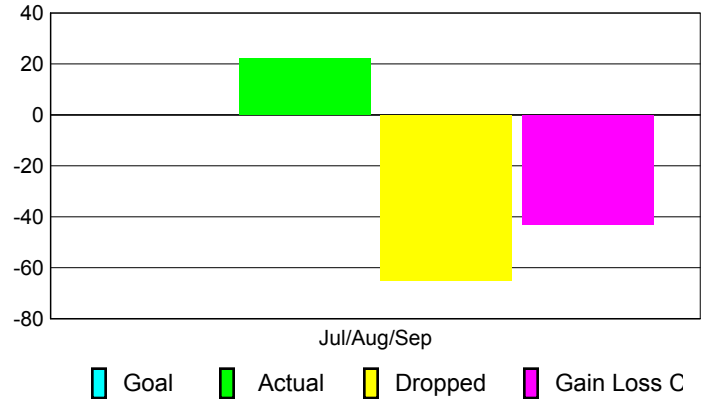

### YTD Status Quo Clubs 2010-2011

Status Quo Clubs Compared to Status Quo Members

## MEMBERSHIP

Membership Results  
2010-2011

Membership  
2009-2010

Month	Net Memb Goal	Actual New Memb	Actual Dropped Memb	Gain/Loss of Memb	Gain/Loss of Memb
Jul/Aug/Sep	0	22	-65	-43	-8
<b>Totals</b>	<b>0</b>	<b>22</b>	<b>-65</b>	<b>-43</b>	<b>-8</b>

### Membership Results 2010-2011

Goal, New, Dropped, Gain/Loss

### Comparison of Membership Gain/Loss

Current Year Compared to the Previous Year